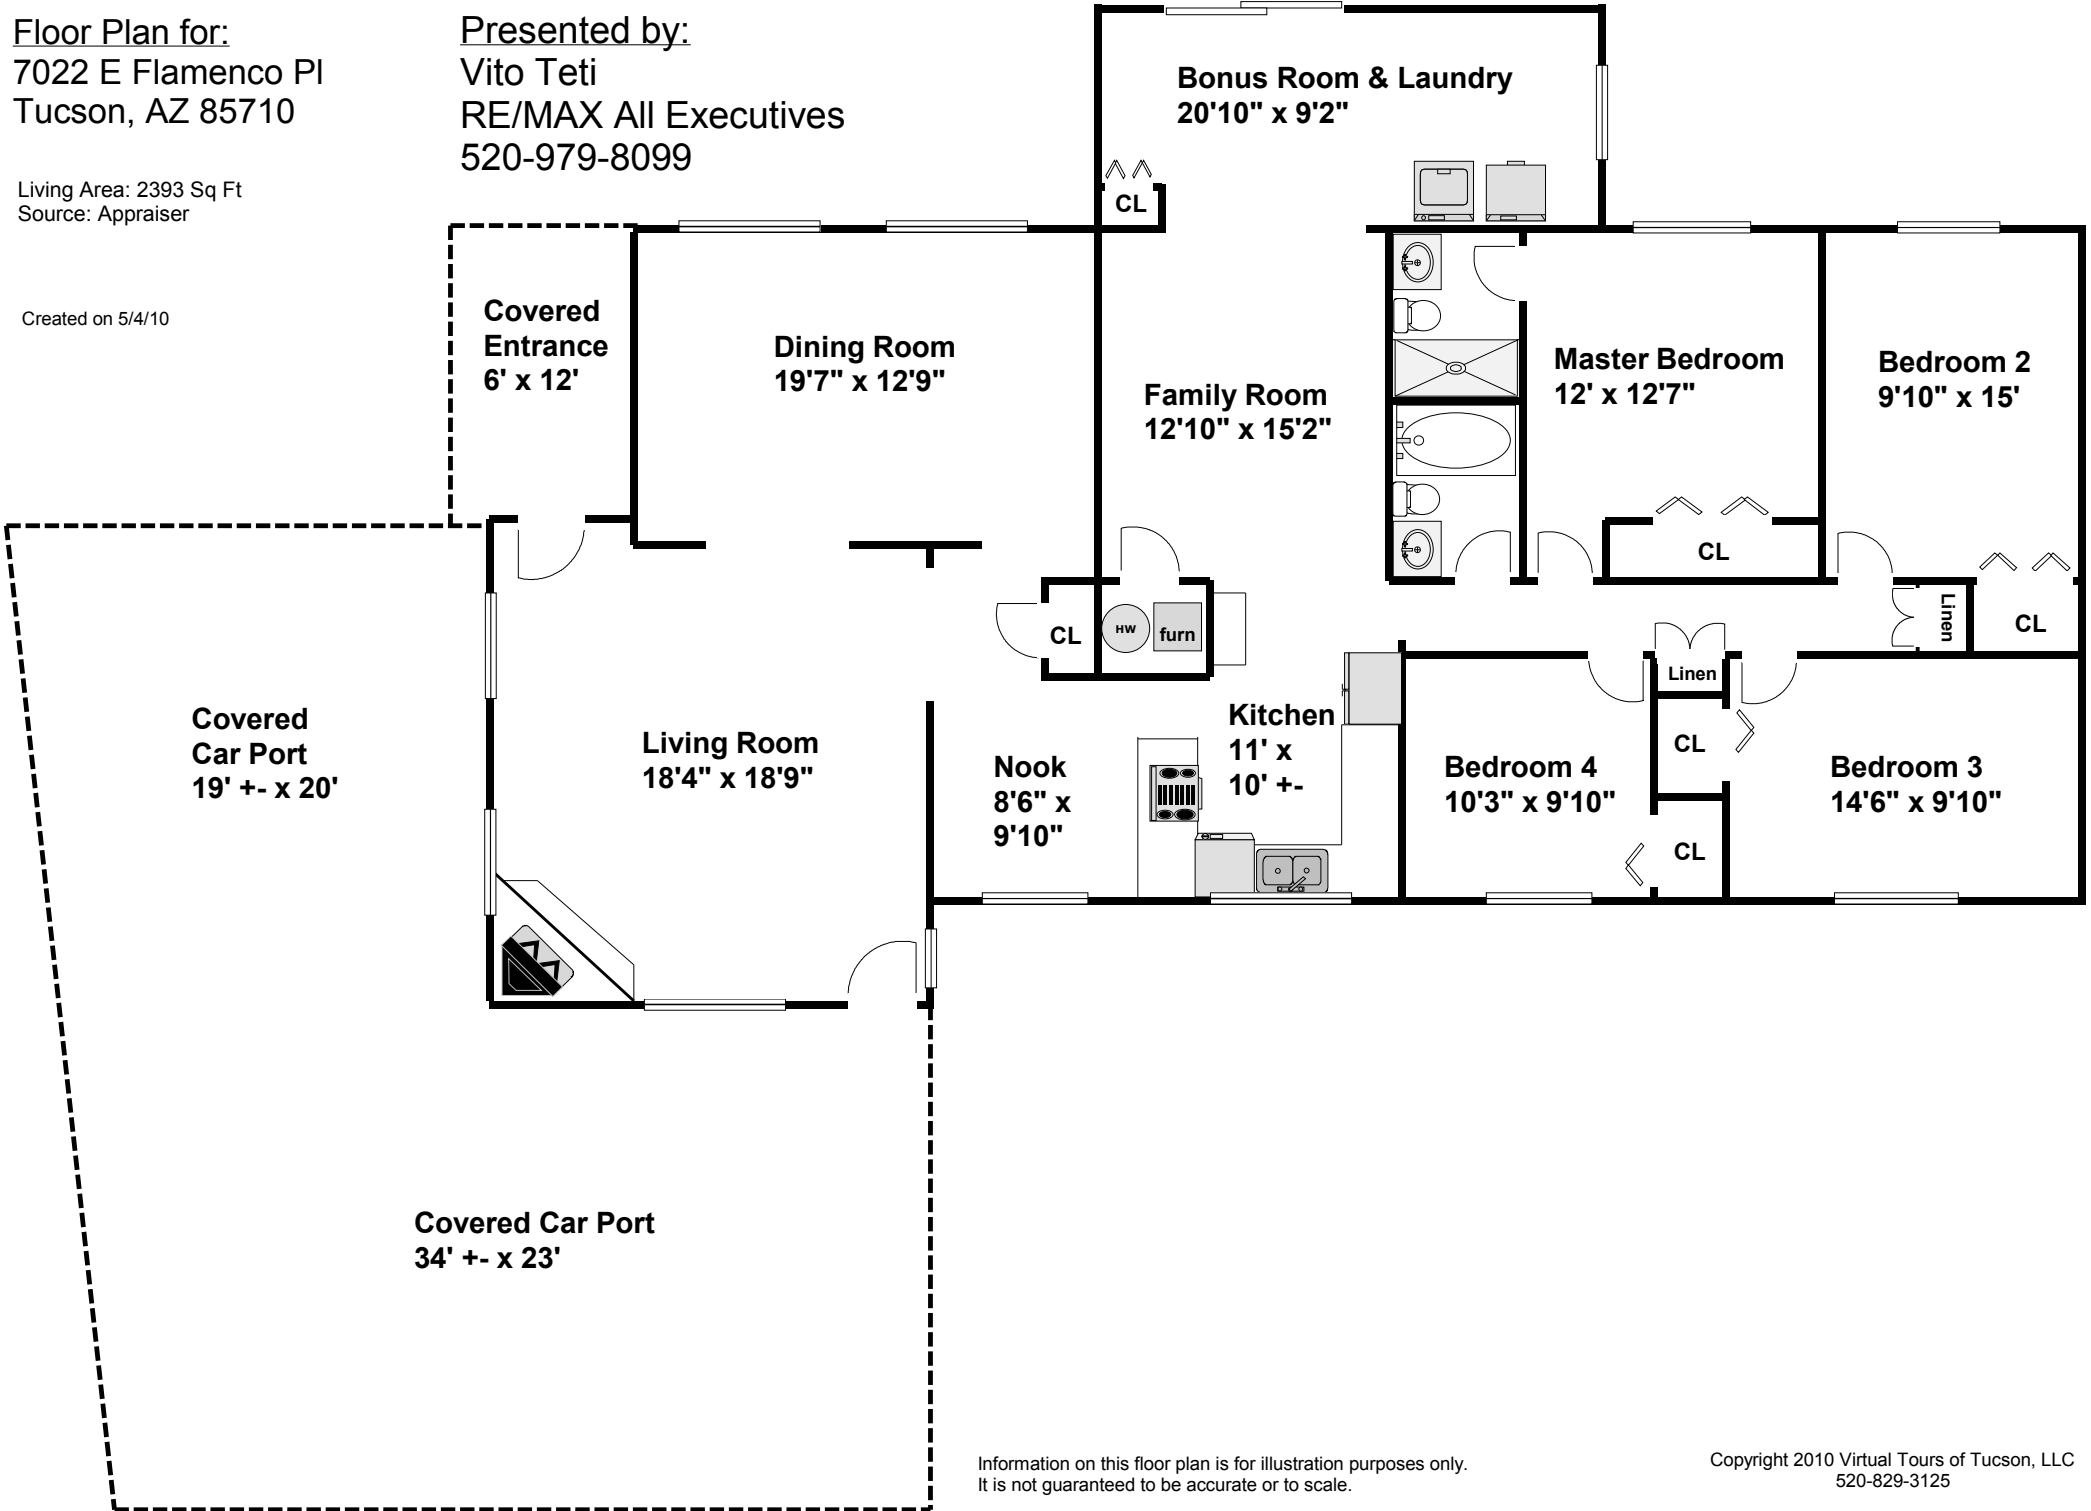

Floor Plan for:  
7022 E Flamenco Pl  
Tucson, AZ 85710

Presented by:  
Vito Teti  
RE/MAX All Executives  
520-979-8099

Living Area: 2393 Sq Ft  
Source: Appraiser

Created on 5/4/10

Information on this floor plan is for illustration purposes only. It is not guaranteed to be accurate or to scale.