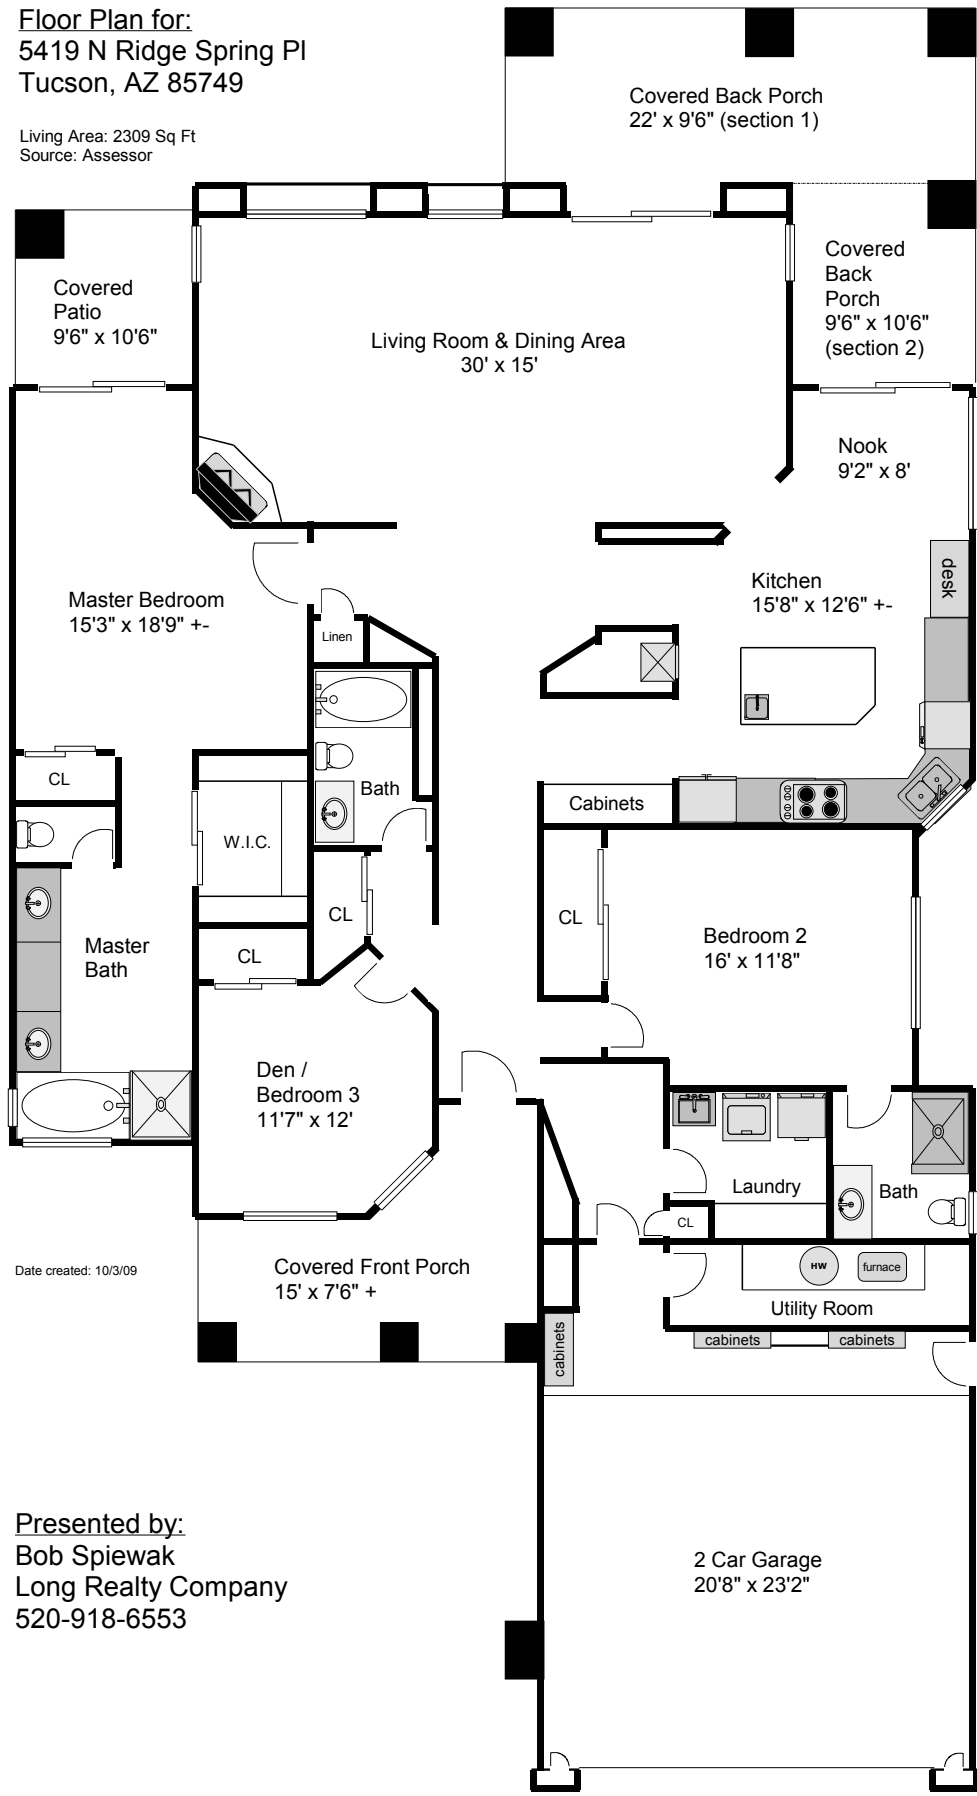

Floor Plan for:
5419 N Ridge Spring Pl
Tucson, AZ 85749

Living Area: 2309 Sq Ft
Source: Assessor

Date created: 10/3/09

Presented by:
Bob Spiewak
Long Realty Company
520-918-6553

Information on this floor plan is for illustration purposes only.
It is not guaranteed to be accurate or to scale.