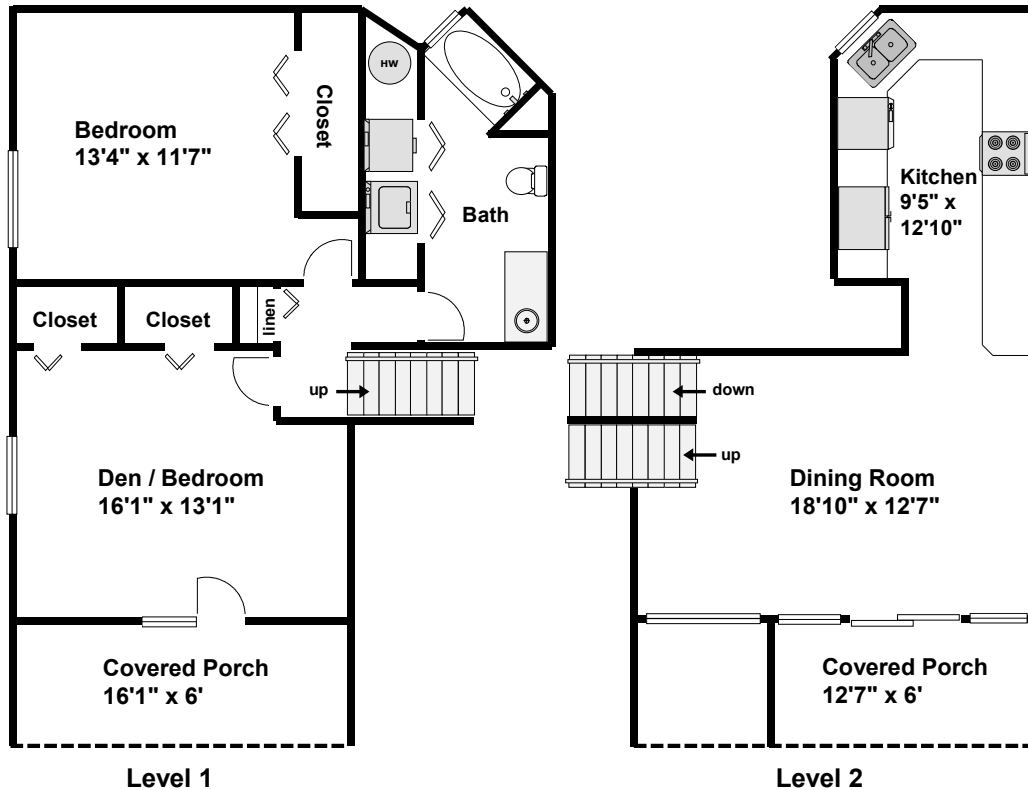

Information on this floor plan is for illustration purposes only. It is not guaranteed to be accurate or to scale.

Floor Plan for:
5300 N Swan Rd
Tucson, AZ 85718

Living Area: 1915 Sq Ft
Source: Assessor