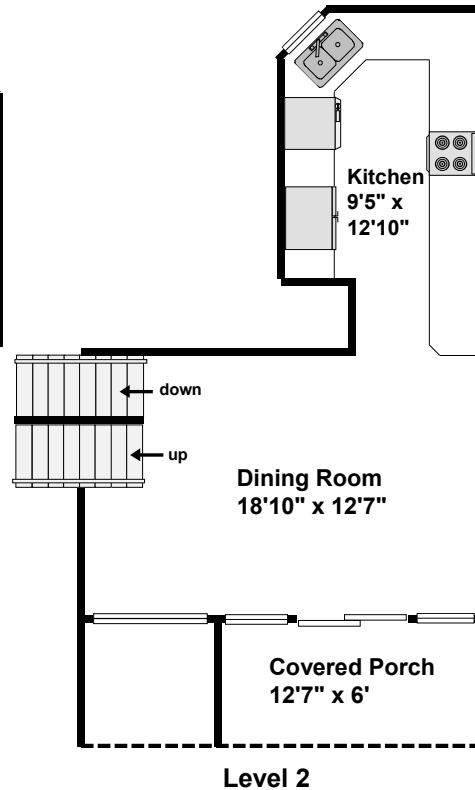

Information on this floor plan is for illustration purposes only. It is not guaranteed to be accurate or to scale.

Floor Plan for:
5300 N Swan Rd
Tucson, AZ 85718

Living Area: 1915 Sq Ft
Source: Assessor