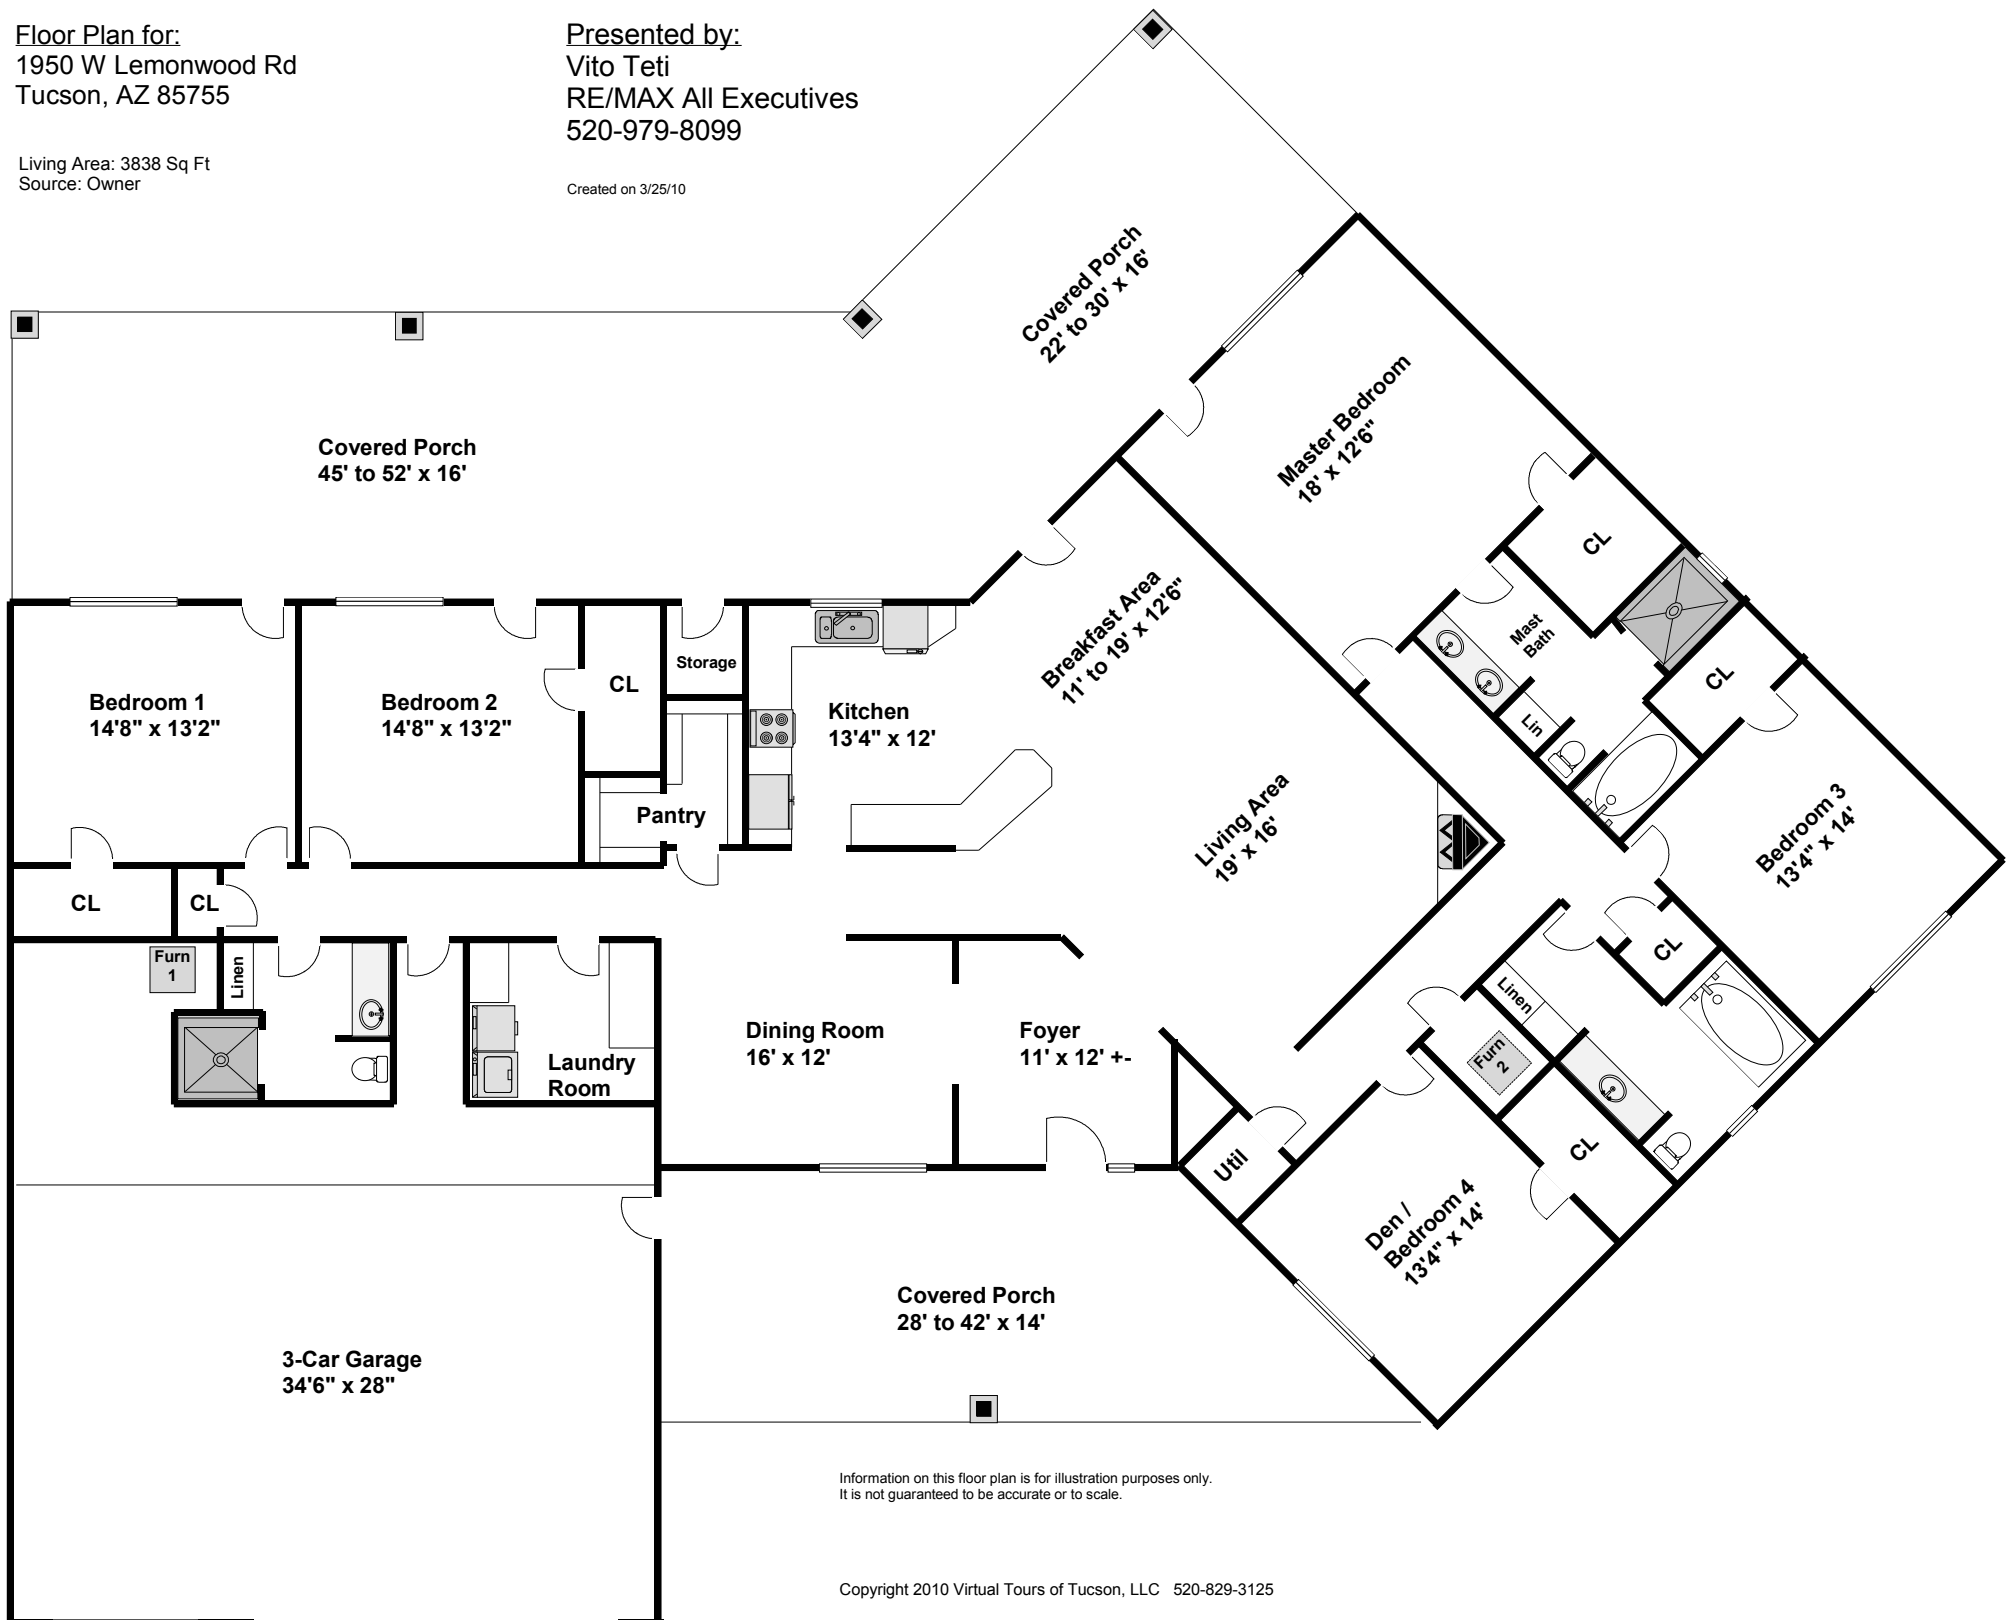

Floor Plan for:
1950 W Lemonwood Rd
Tucson, AZ 85755

Presented by:
Vito Teti
RE/MAX All Executives
520-979-8099

Living Area: 3838 Sq Ft
Source: Owner

Created on 3/25/10

Information on this floor plan is for illustration purposes only.
It is not guaranteed to be accurate or to scale.