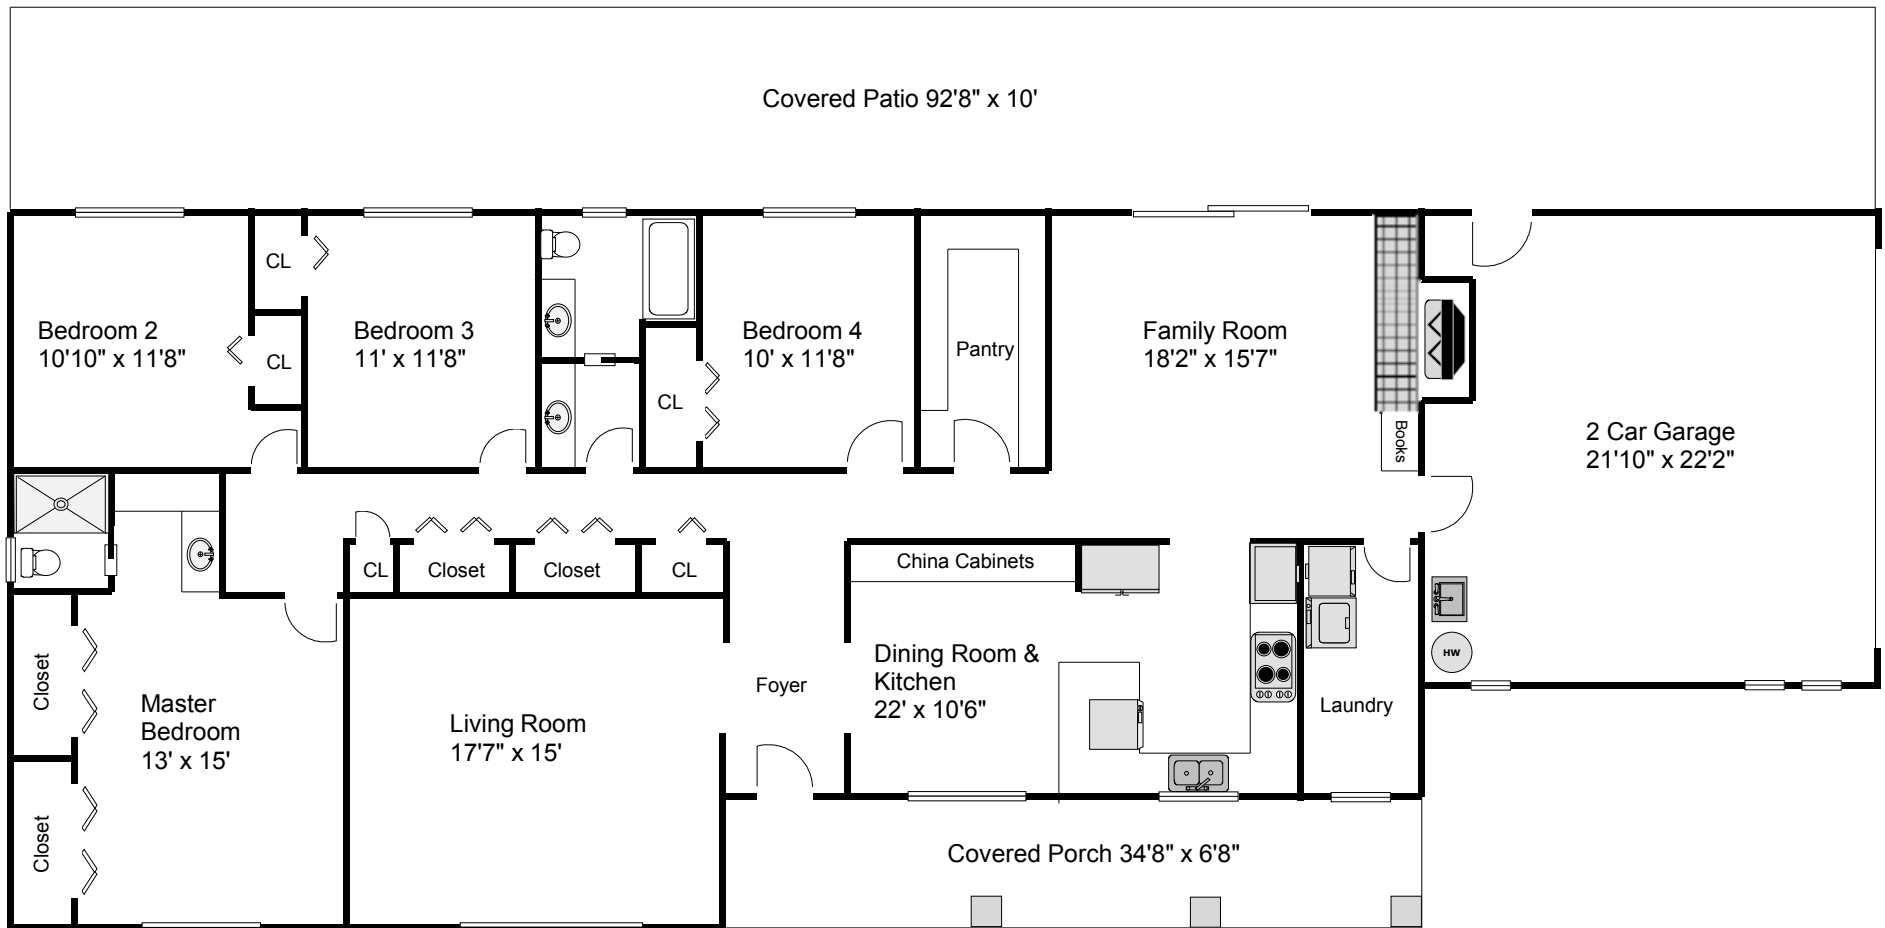

Floor Plan for:
10220 E Prince Rd
Tucson, AZ 85749

Living Area: 2224 Sq Ft
Source: Assessor

Presented by:
Mikey Girard
Long Realty Company
520-918-2432

Information on this floor plan is for illustration purposes only.
It is not guaranteed to be accurate or to scale.